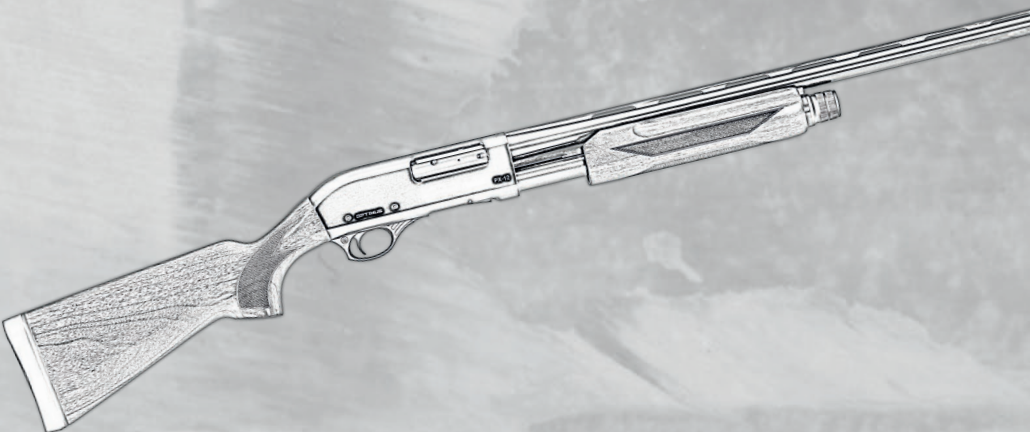

PX SERIES

PUMP ACTION

System	Pump Action
Caliber	12 GA
Chamber	3"
Capacity	4+1 / 7+1 / 10+1
Barrel Length	14" / 18.5" / 20" / 24" / 28" / 30"
Barrel	4140 Steel
Receiver	7075 Aluminium
Choke	* ** * / Slug Barrel