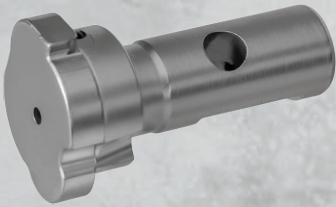

Rotating Head

P-110 OPTIMUS