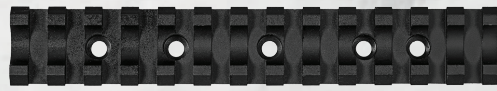

MX-4 | PARTS

Accessory Mounting Rail

P-120 OPTIMUS